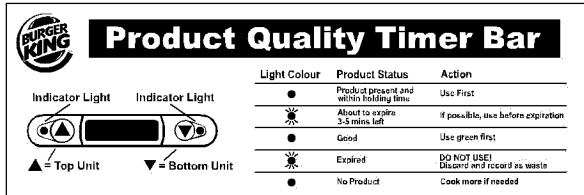

PRODUCT QUALITY TIMER BAR SIGN

12" x 24" white sintra sign with 3 colour layout for product storage units. At a glance, employees know what status lights indicate. Very popular! Single-sided version with hanging chain, s-hooks, t-bar clips @ \$ 54.50 ea.